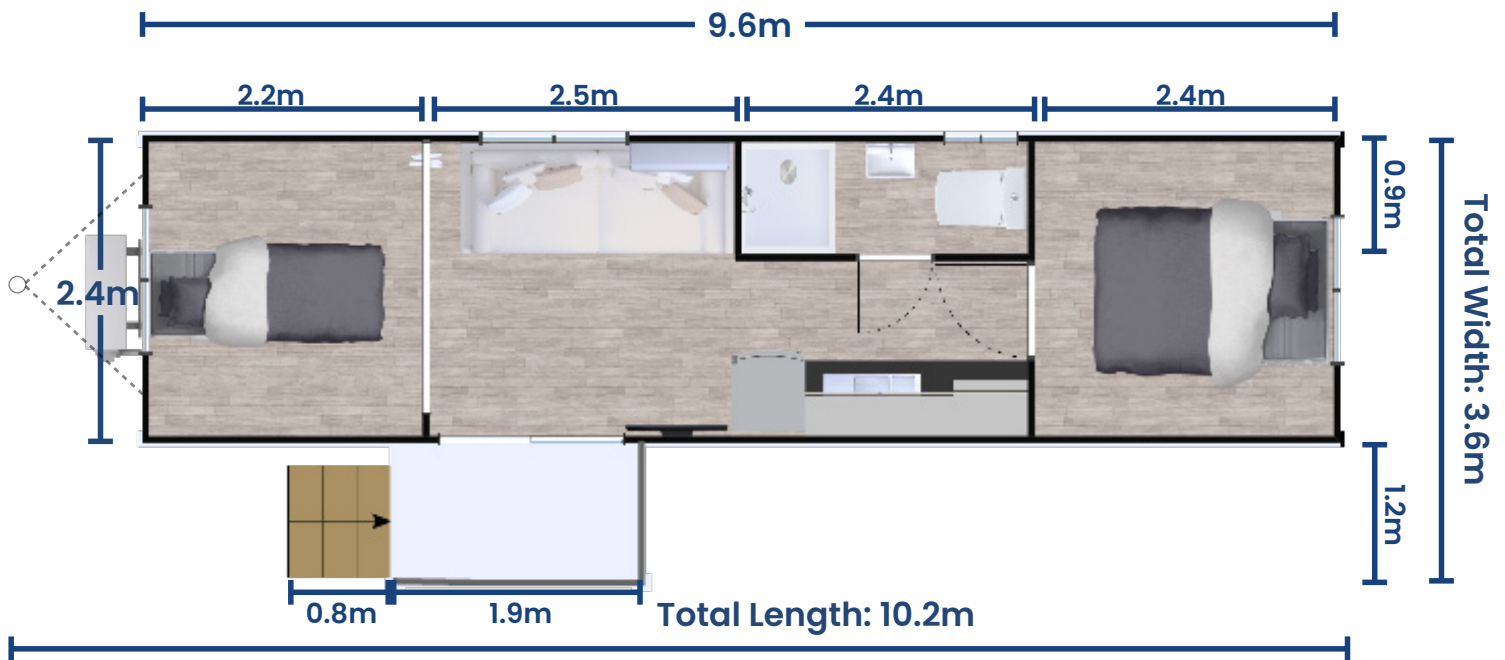

# 962S

Non Expanding Studio Home

- 9.6m x 2.4m
- 23 sqm
- Bathroom
- Kitchen
- 2 Bedrooms
- Sleeps 1 to 4
- Air conditioner
- TV Bracket

Total Area Required: 10.8m x 3.6m